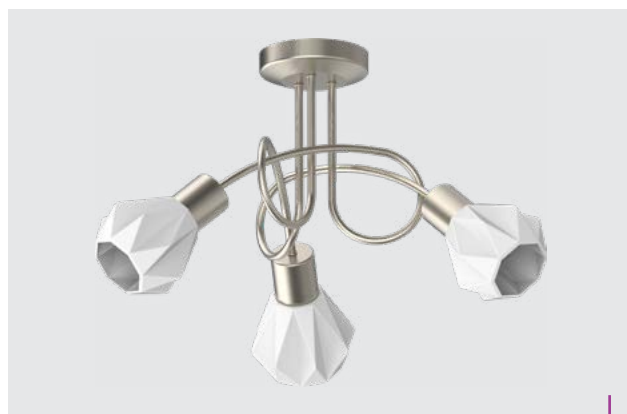

27511 Metis

↓240mm ↔390mm ↗390mm

metal-nickel satin
glass-white
3xE14/40W
EAN 8585032239984