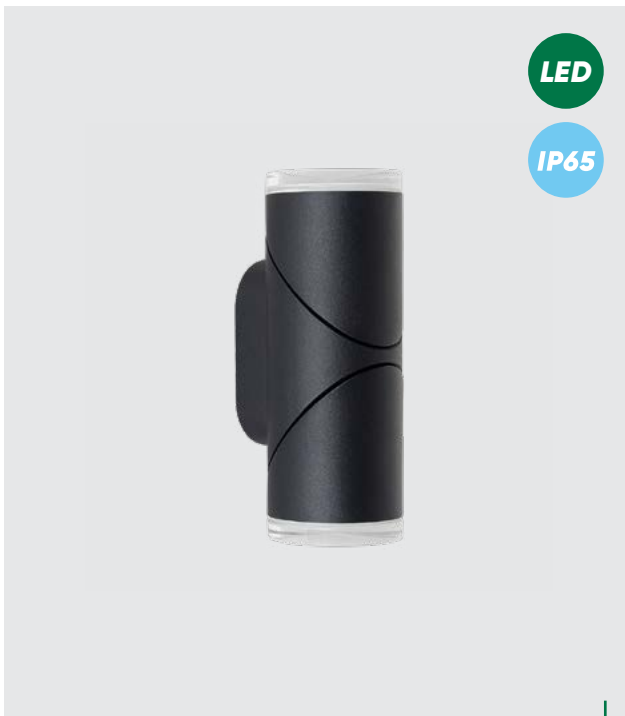

28210
Akara

↓190mm ↔65mm ↗80mm

aluminium-black,
acrylic-clear
LED 2x5W/2x490lm, 4000K
EAN 8585032239762