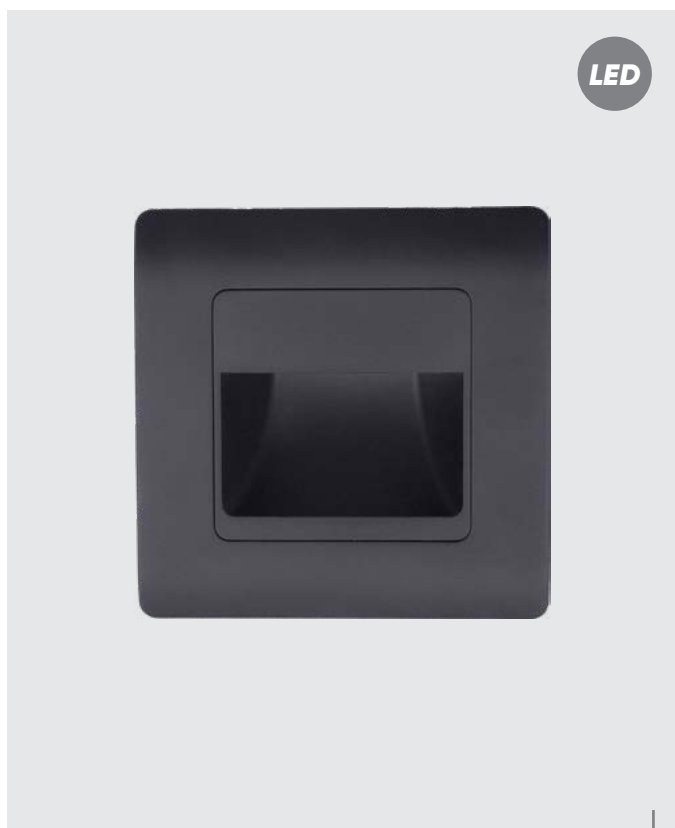

↔162mm ↓413mm

ABS-black / acrylic-clear
LED 6W/200lm, 2800-3200K
EAN 8585032238987

LED

IP65

65285
Fold

↔100mm ↓68-120mm

ABS-black / acrylic-clear
LED 4,8W/50-100lm, 2800-3200K
EAN 8585032238994

LUXERA®
L I G H T I N G