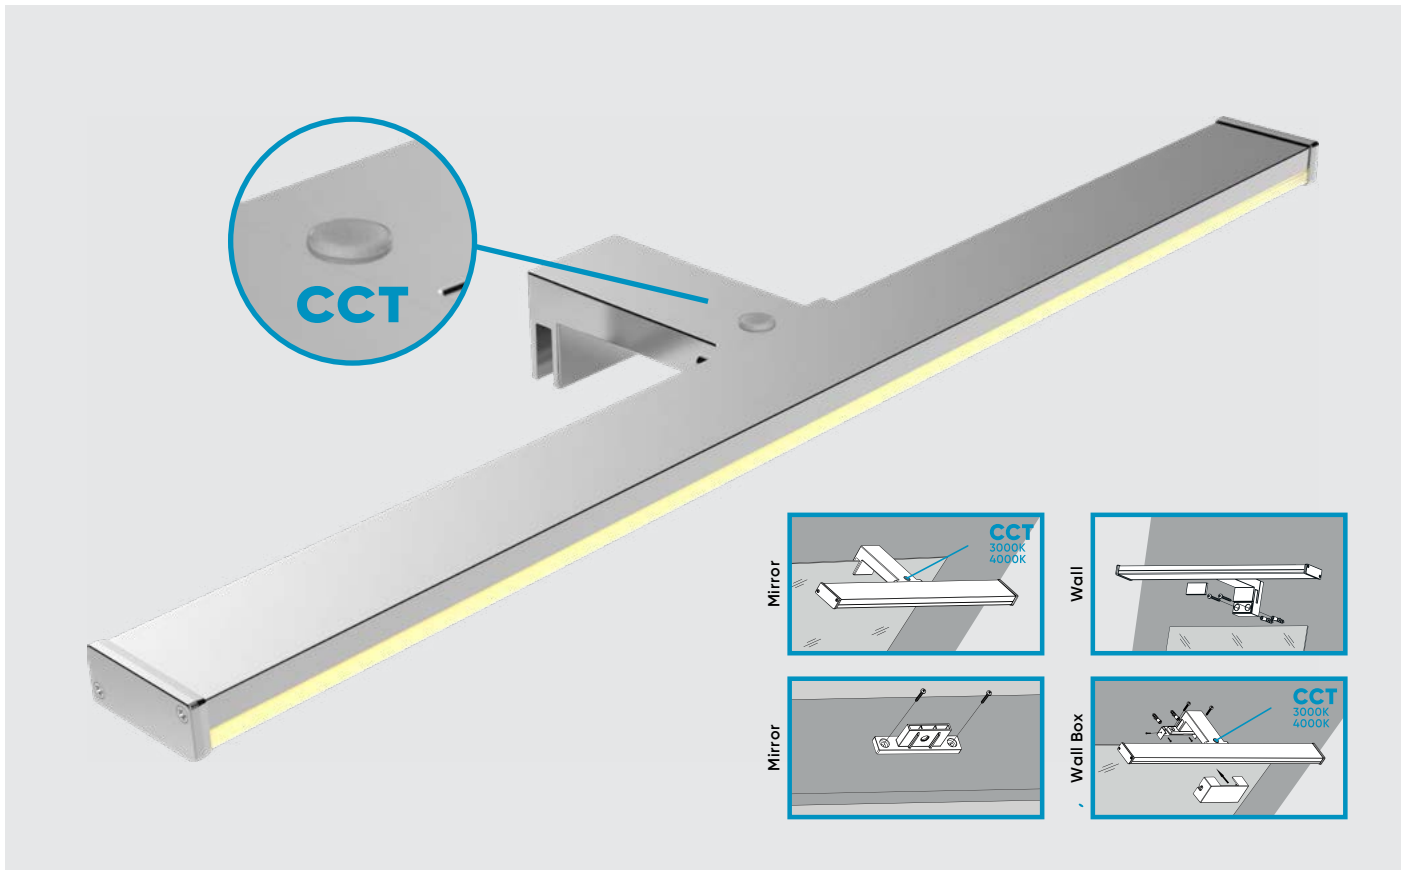

news

LED

IP44

70228
Tremolo plus
↔780mm ↓60mm

aluminium-chrome / acrylic-white
LED 12W, 1310lm, 3000/4000K
EAN 8585032238956