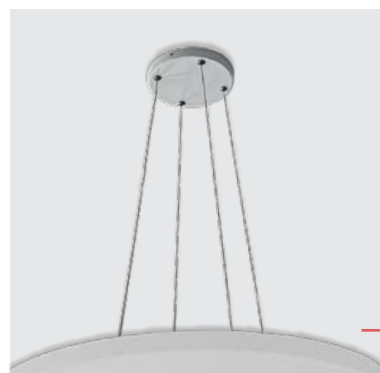

news

PENDANT
VERSION
=
Trimo ceiling
+ hanger

70331
Hanger

↔150mm ↓1000mm

metal-white
3 wires, for Trimo 70320,
70321, 70324
EAN 8585032239410

70333
Hanger

↔150mm ↓1000mm

metal-white
4 wires, for Trimo 70322,
70323
EAN 8585032239434