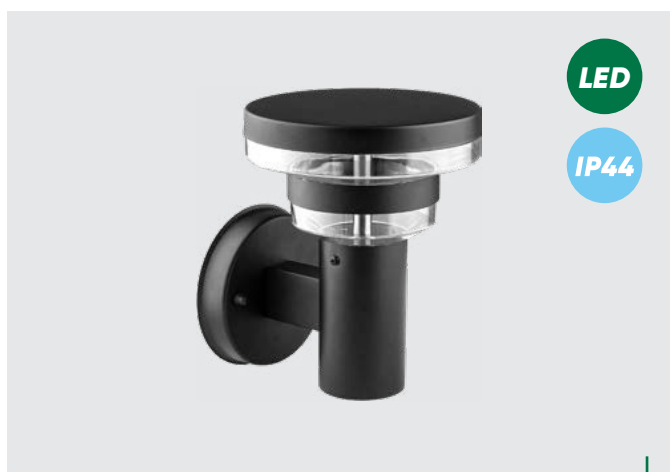

31308
Umera

↕195mm ↔155mm ↗175mm

stainless steel-black,
PC-clear
LED 9W/820lm, 4000K
EAN 8585032239496