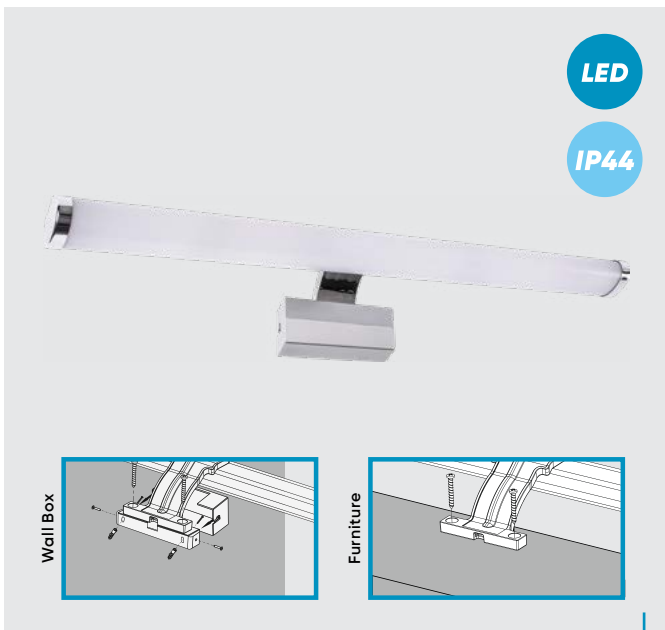

news

70225
Solana

↔600mm ↕57mm

plastic-chrome / acrylic-white
LED 12W, 1480lm, 4000K
EAN 8585032238819

70224
Asta

↔600mm ↕65mm

plastic-chrome / acrylic-white
LED 12W, 1350lm, 4000K
EAN 8585032238802

LUXERA®
L I G H T I N G