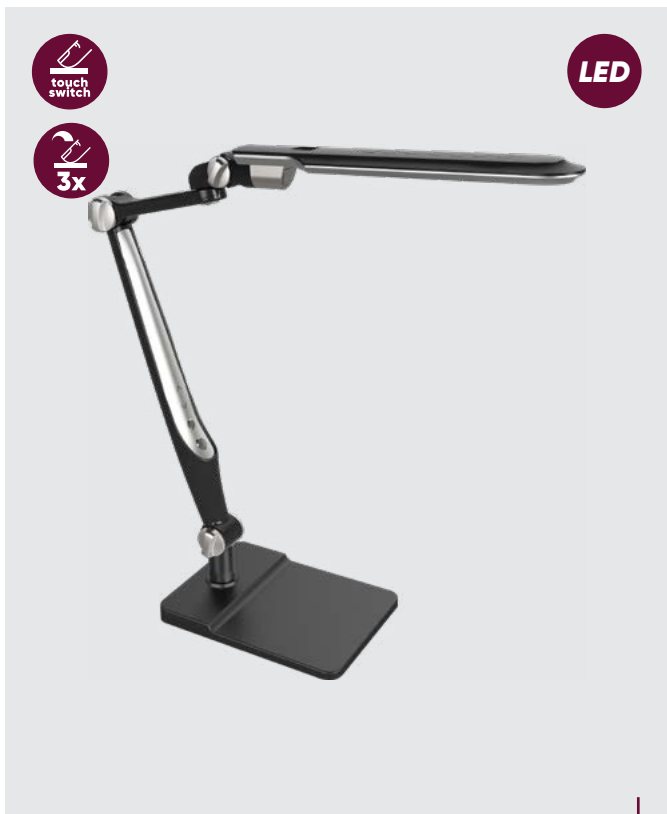

31214

Mentor

↔500mm ↓560mm

metal-black / ABS-silver
LED 9W/370-950lm, 3000-6500K
EAN 8585032239014