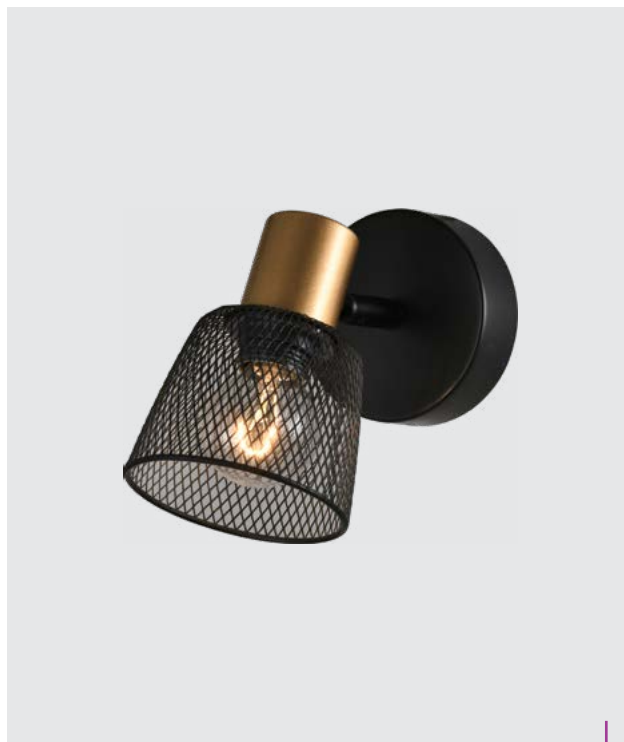

75470

Daytona

↓160mm ↔90mm ↗130mm

metal-black, gold
1xE14/40W
EAN 8585032239847