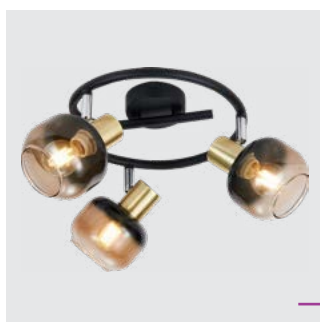

news

27513
Pegas

↓125mm ↔100mm ↗160mm

metal-matt black
glass-smoke
1xE14/40W
EAN 8585032240003

27516
Ponteo

↓145mm ↔115mm ↗195mm

metal-matt black
glass-smoke
1xE27/40W
EAN 8585032240034

27514
Pegas

↓190mm ↔250mm ↗100mm

metal-matt black
glass-smoke
2xE14/40W
EAN 8585032240010

27517
Ponteo

↓215mm ↔360mm ↗115mm

metal-matt black
glass-smoke
2xE27/40W
EAN 8585032240041

27515
Pegas

↓190mm ↔250mm ↗250mm

metal-matt black
glass-smoke
3xE14/40W
EAN 8585032240027

27518
Ponteo

↓215mm ↔280mm ↗280mm

metal-matt black
glass-smoke
3xE27/40W
EAN 8585032240058

× metal vintage style

75475
Andora

↕240mm ↔340mm ↗340mm

metal-white, black
3xE14/40W
EAN 8585032239892

75474
Andora