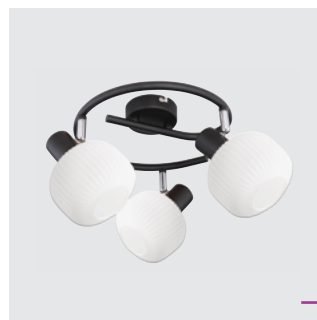

LUXERA®
L I G H T I N G

news

27519
Arya

↑125mm ↔100mm ↗160mm

metal-matt black,
glass-white
1xE14/40W
EAN 8585032240065

27520
Arya

↑190mm ↔250mm ↗100mm

metal-matt black,
glass-white
2xE14/40W
EAN 8585032240072