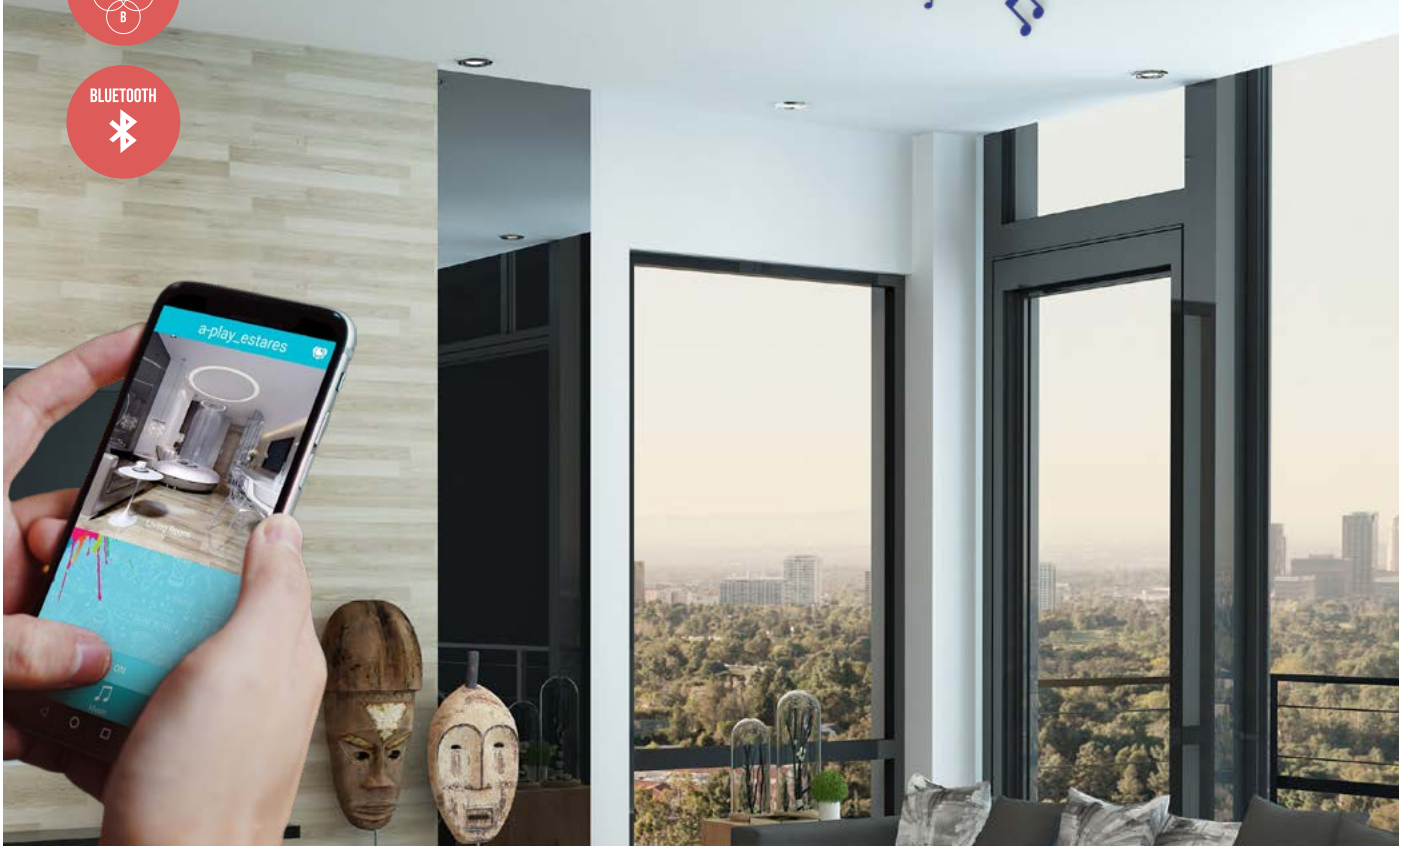

LUXERA®
LIGHTING

news

RGB LIGHT

BLUETOOTH

LED

REMOTE
INCLUDED

70013
Bliss

↓60mm Ø380mm