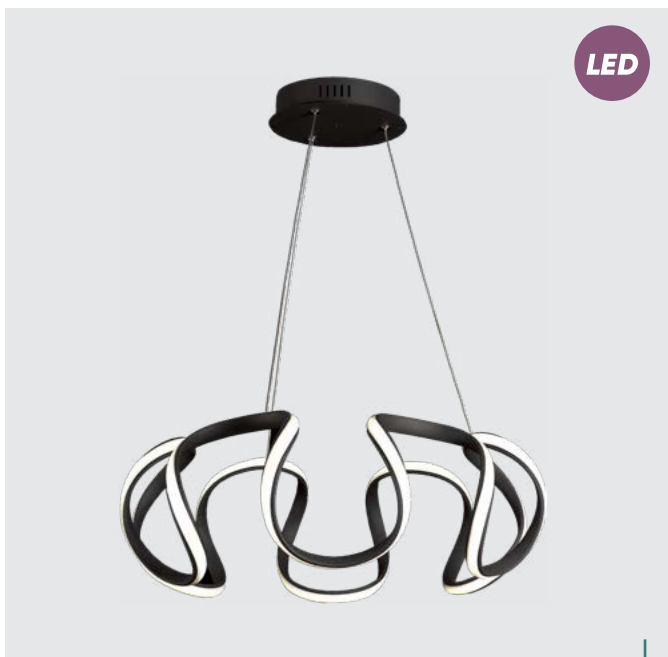

LED

18206
Passo

↔560mm ↓1500mm

aluminium-black,
silicone-white
LED 40W/4140lm, 4000K
EAN 8585032238499