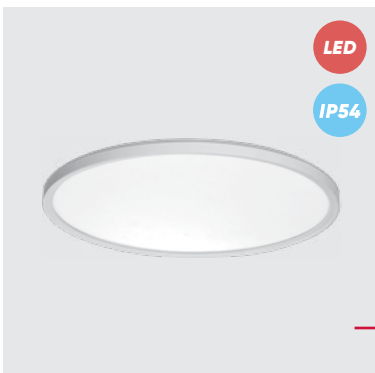

LED

IP54

27306
Cordia I.

↓30mm Ø295mm

PP-white
LED 18W, 2300lm,
3000-6000K
EAN 8585032239670