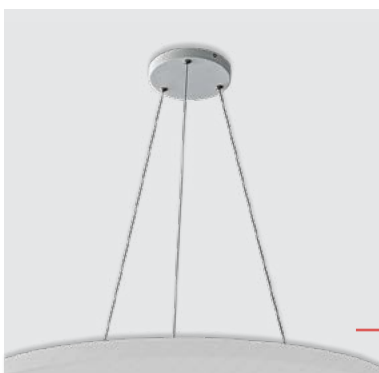

news

PENDANT
VERSION
=
Trimo ceiling
+ hanger

70331
Hanger

↔150mm ↓1000mm

metal-white
3 wires, for Trimo 70320,
70321, 70324
EAN 8585032239410

70333
Hanger

↔150mm ↓1000mm

metal-white
4 wires, for Trimo 70322,
70323
EAN 8585032239434