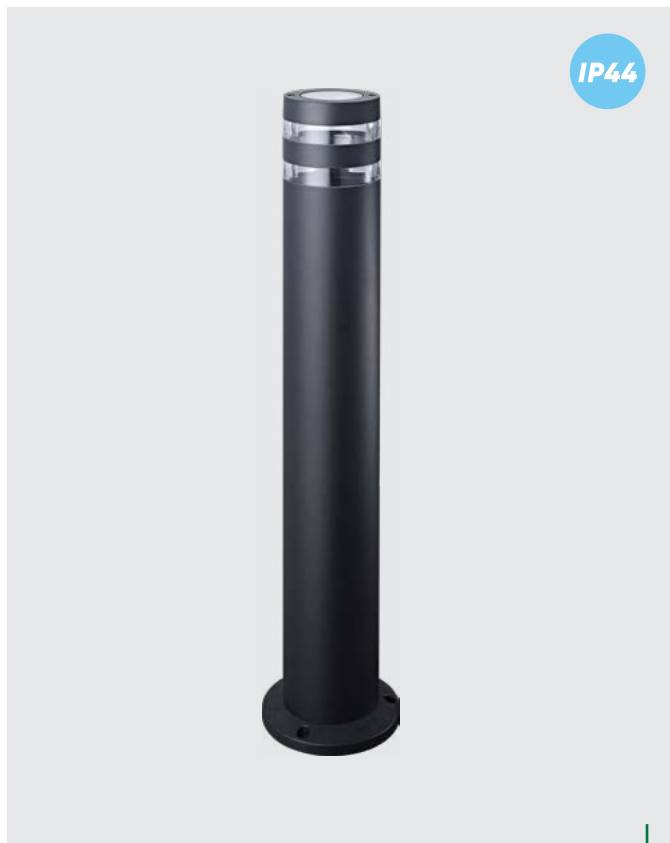

news

31307
Daima

↕500mm ↔130mm ↗130mm

aluminium-black,
PC-clear
1xGU10/10W
EAN 8585032239489