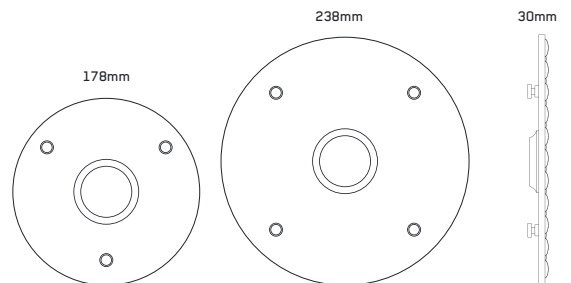

DOUBLE FIXING OPTION
INCLUDED (MAGNET/SCREW)