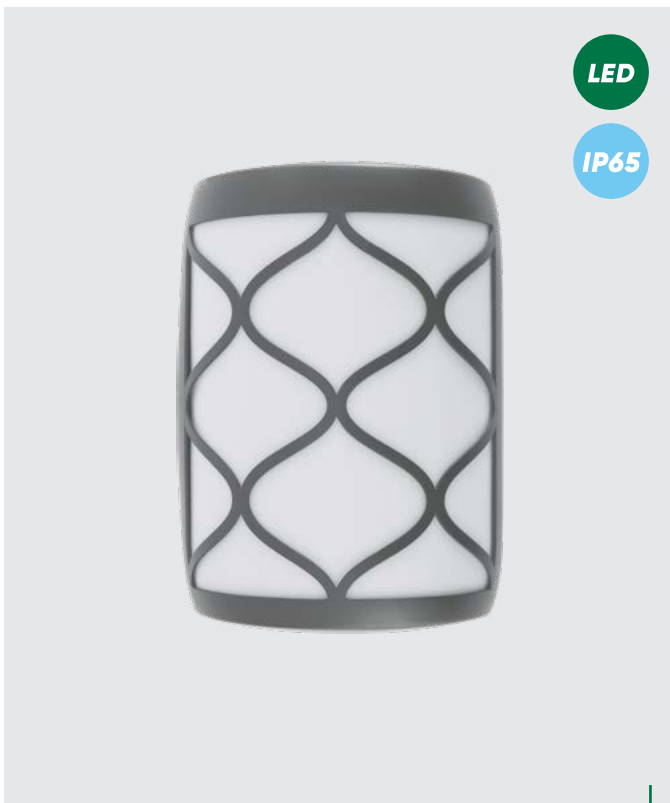

↔169mm ↕219mm

plastic-dark grey/white
20W/1600lm, 4000K
EAN 8585032238529

LED

IP65

31656
Bolla

↔123mm ↕260mm

plastic-dark grey/white
20W/1600lm, 4000K
EAN 8585032238543

LED