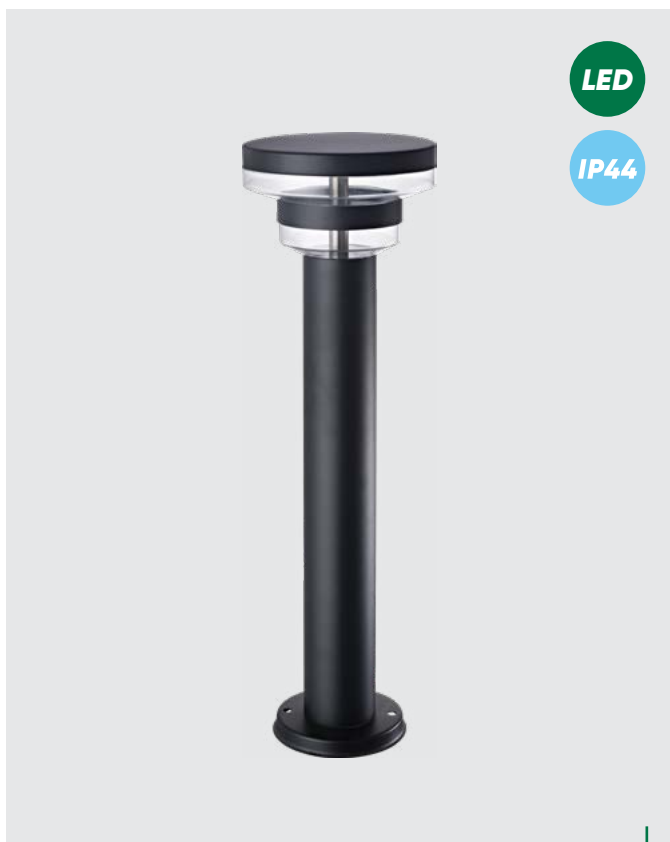

31309
Umera

↕500mm ↔155mm ↗155mm

stainless steel-black,
PC-clear
LED 9W/820lm, 4000K
EAN 8585032239502