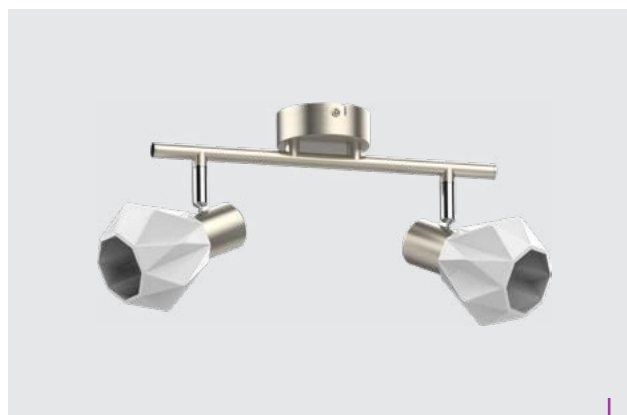

↕220mm ↔280mm ↗110mm

metal-matt black, gold
wood-light
2x E14/40W
EAN 8585032240102

LUXERA®
LIGHTING

news

27509 Metis

↓125mm ↔100mm ↗160mm

metal-nickel satin
glass-white
1xE14/40W
EAN 8585032239960

27510 Metis