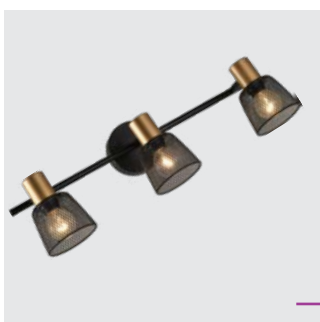

75472

Daytona

↓160mm ↔480mm ↗160mm

metal-black, gold
3xE14/40W
EAN 8585032239861