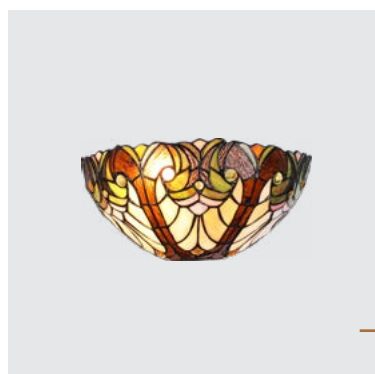

IP44

31310
Ozz

↕240mm ↔110mm ↗50mm

aluminium-black,
glass-clear
2xLED 4W/2x500lm, 4000K
EAN 8585032239519

news

1700
Tiffany XX.

↔400mm ⌀970mm

metal-antique brown
glass-tiffany
2xE27/60W
EAN 8585032239083