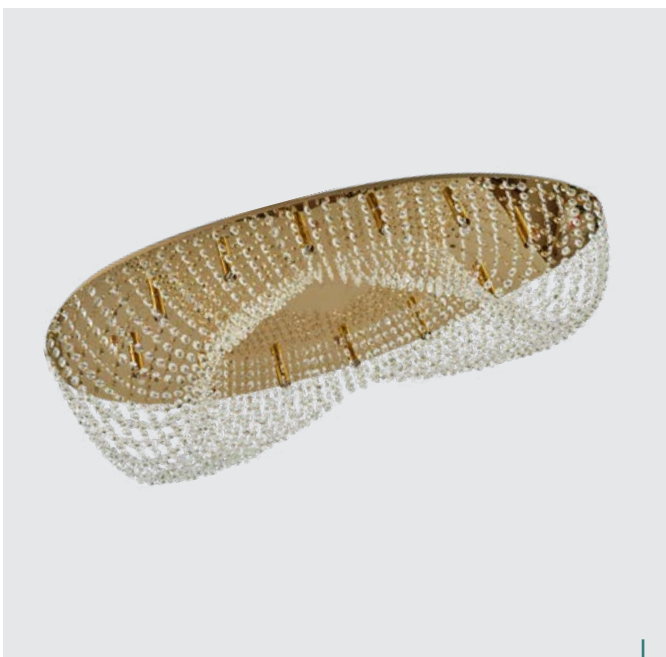

news

62442 Eliphton II.

↔1050mm ↕240mm

metal-gold
crystal-clear
12xG9/33W
EAN 8585032238673