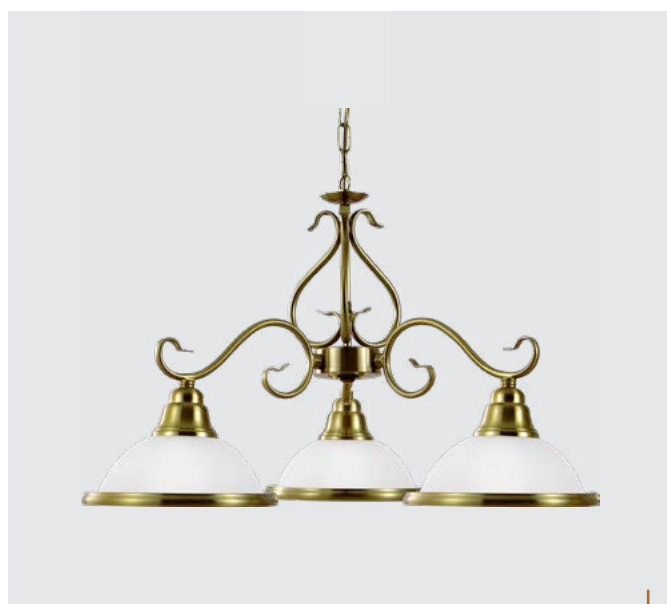

↔170mm ↕260mm

aluminium-matt black
PC-clear
1xE27/40W
EAN 8585032238703

LUXERA®
L I G H T I N G

news

12075
Anita+

↔290mm ↕120mm

metal-matt black
glass-opal
2x E14/40W
EAN 8585032238680

75361
Viola