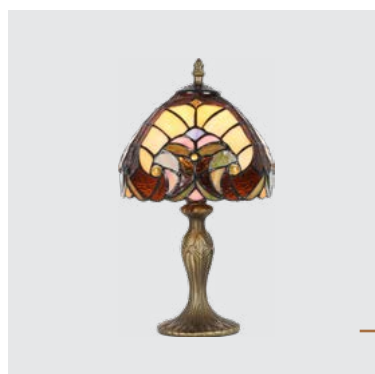

1703
Tiffany XX.

↔300mm ⌀150mm

metal-antique brown
glass-tiffany
1xE27/60W
EAN 8585032239113

1701
Tiffany XX.

↔200mm ⌀360mm

metal-antique brown
glass-tiffany
1xE14/40W
EAN 8585032239090

1702
Tiffany XX.

↔300mm ⌀560mm