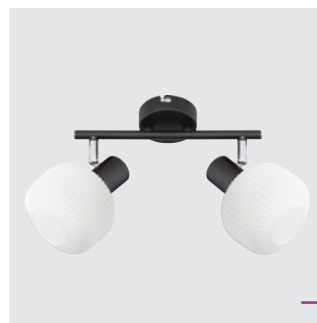

LUXERA®
L I G H T I N G

news

27519
Arya

↑125mm ↔100mm ↗160mm

metal-matt black,
glass-white
1xE14/40W
EAN 8585032240065

27520
Arya

↑190mm ↔250mm ↗100mm

metal-matt black,
glass-white
2xE14/40W
EAN 8585032240072