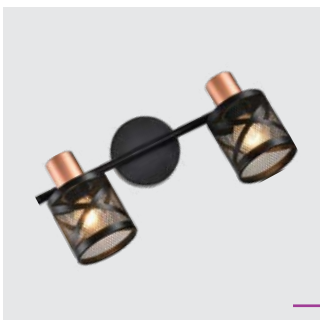

75468

Antares

↓160mm ↔300mm ↗160mm

metal-black, red copper
2xE14/40W
EAN 8585032239823