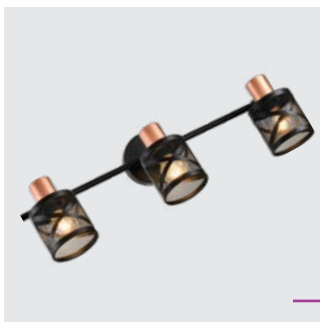

↕140mm ↔340mm ↗230mm

metal-white, black
2xE14/40W
EAN 8585032239885

75473
Andora

↕140mm ↔120mm ↗200mm

metal-white, black
1xE14/40W
EAN 8585032239878

75469

Antares

↓160mm ↔480mm ↗160mm