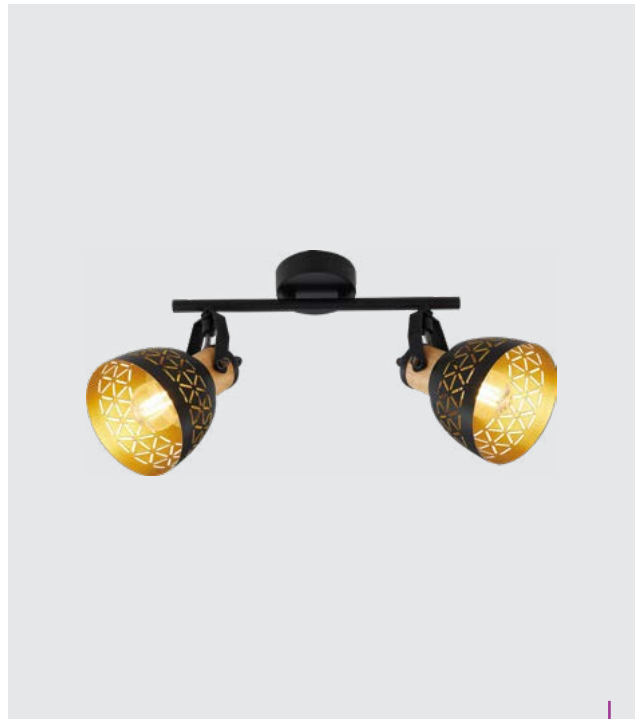

news

27524
Mescala

↕240mm ↔650mm ↗380mm

metal-matt black, gold
wood-light
4x E14/40W
EAN 8585032240119

27522
Mescala

↕135mm ↔110mm ↗190mm

metal-matt black, gold
wood-light
1x E14/40W
EAN 8585032240096

27523
Mescala