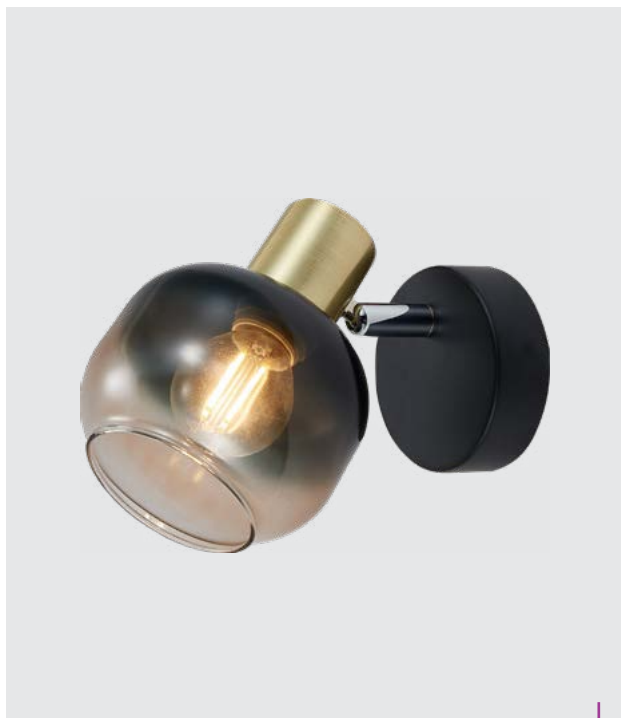

news

27513
Pegas

↓125mm ↔100mm ↗160mm

metal-matt black
glass-smoke
1xE14/40W
EAN 8585032240003

27516
Ponteo

↓145mm ↔115mm ↗195mm

metal-matt black
glass-smoke
1xE27/40W
EAN 8585032240034

27514
Pegas

↓190mm ↔250mm ↗100mm

metal-matt black
glass-smoke
2xE14/40W
EAN 8585032240010

27517
Ponteo

↓215mm ↔360mm ↗115mm

metal-matt black
glass-smoke
2xE27/40W
EAN 8585032240041

27515
Pegas

↓190mm ↔250mm ↗250mm

metal-matt black
glass-smoke
3xE14/40W
EAN 8585032240027