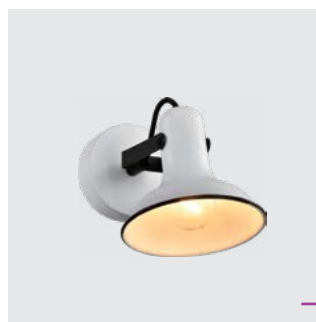

75473
Andora

↕140mm ↔120mm ↗200mm

metal-white, black
1xE14/40W
EAN 8585032239878