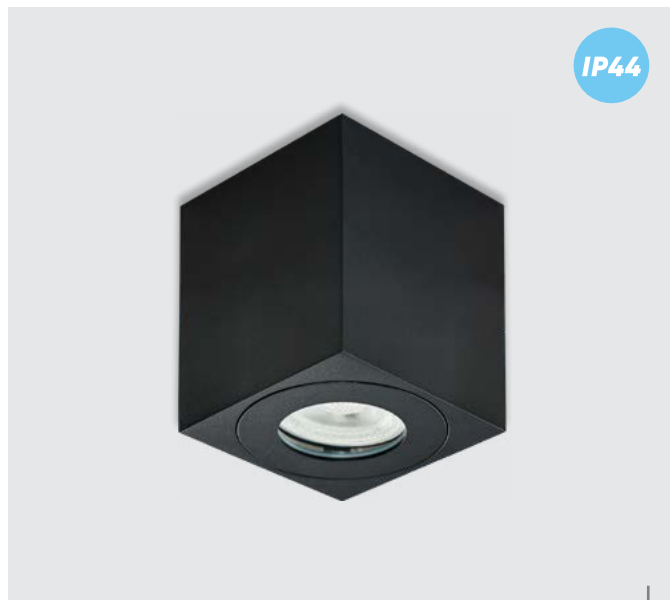

48623
Alux IP

↔80mm ⚡84mm

aluminium-sand matt
black
1xGU10/35W
EAN 8585032239274