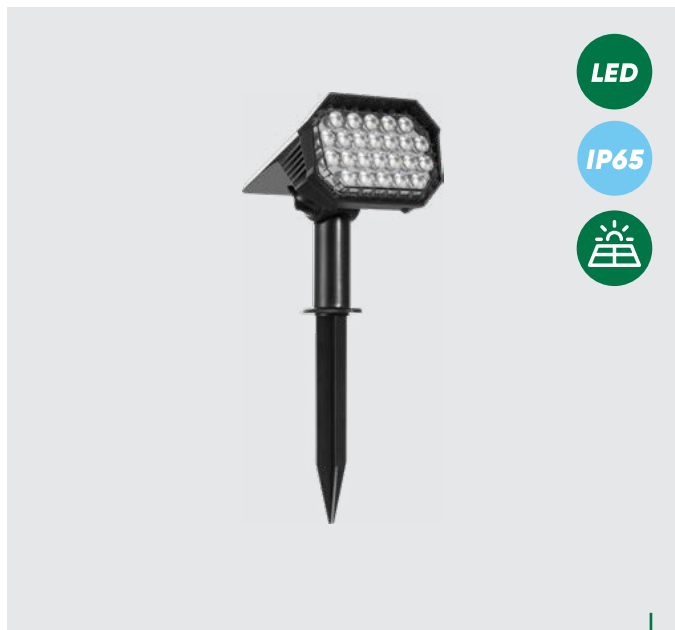

LED

IP65

65285
Fold

↔100mm ↓68-120mm

ABS-black / acrylic-clear
LED 4,8W/50-100lm, 2800-3200K
EAN 8585032238994