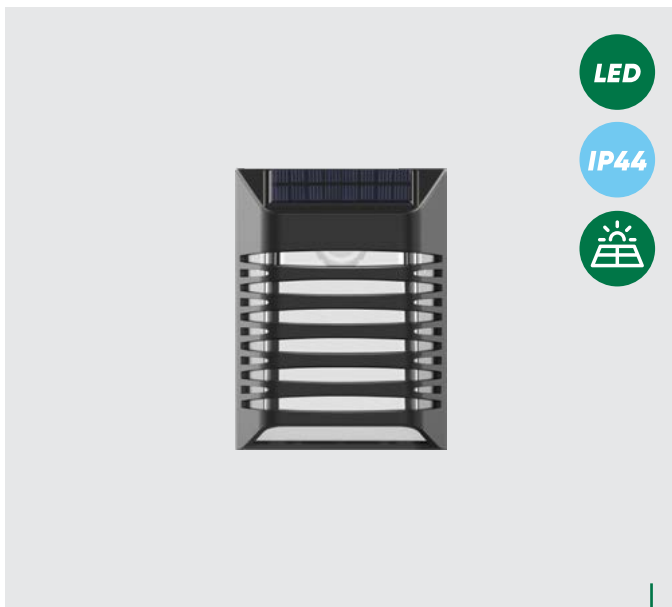

LUXERA®
L I G H T I N G

news

LED

IP44

65280
Ruff

↔90mm ↓120mm

ABS-black
acrylic-clear
LED 0,3W/20lm, 2800-3200K
EAN 8585032226502