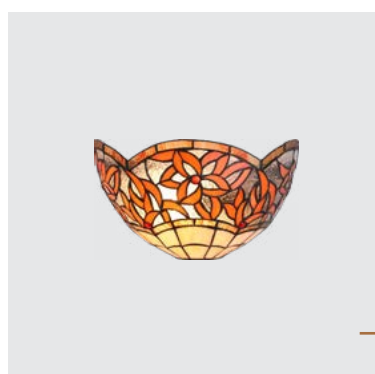

234
Tiffany X

↔300mm ⚡180mm

metal-antique brown
glass-tiffany
1xE14/40W
EAN 8585032238635